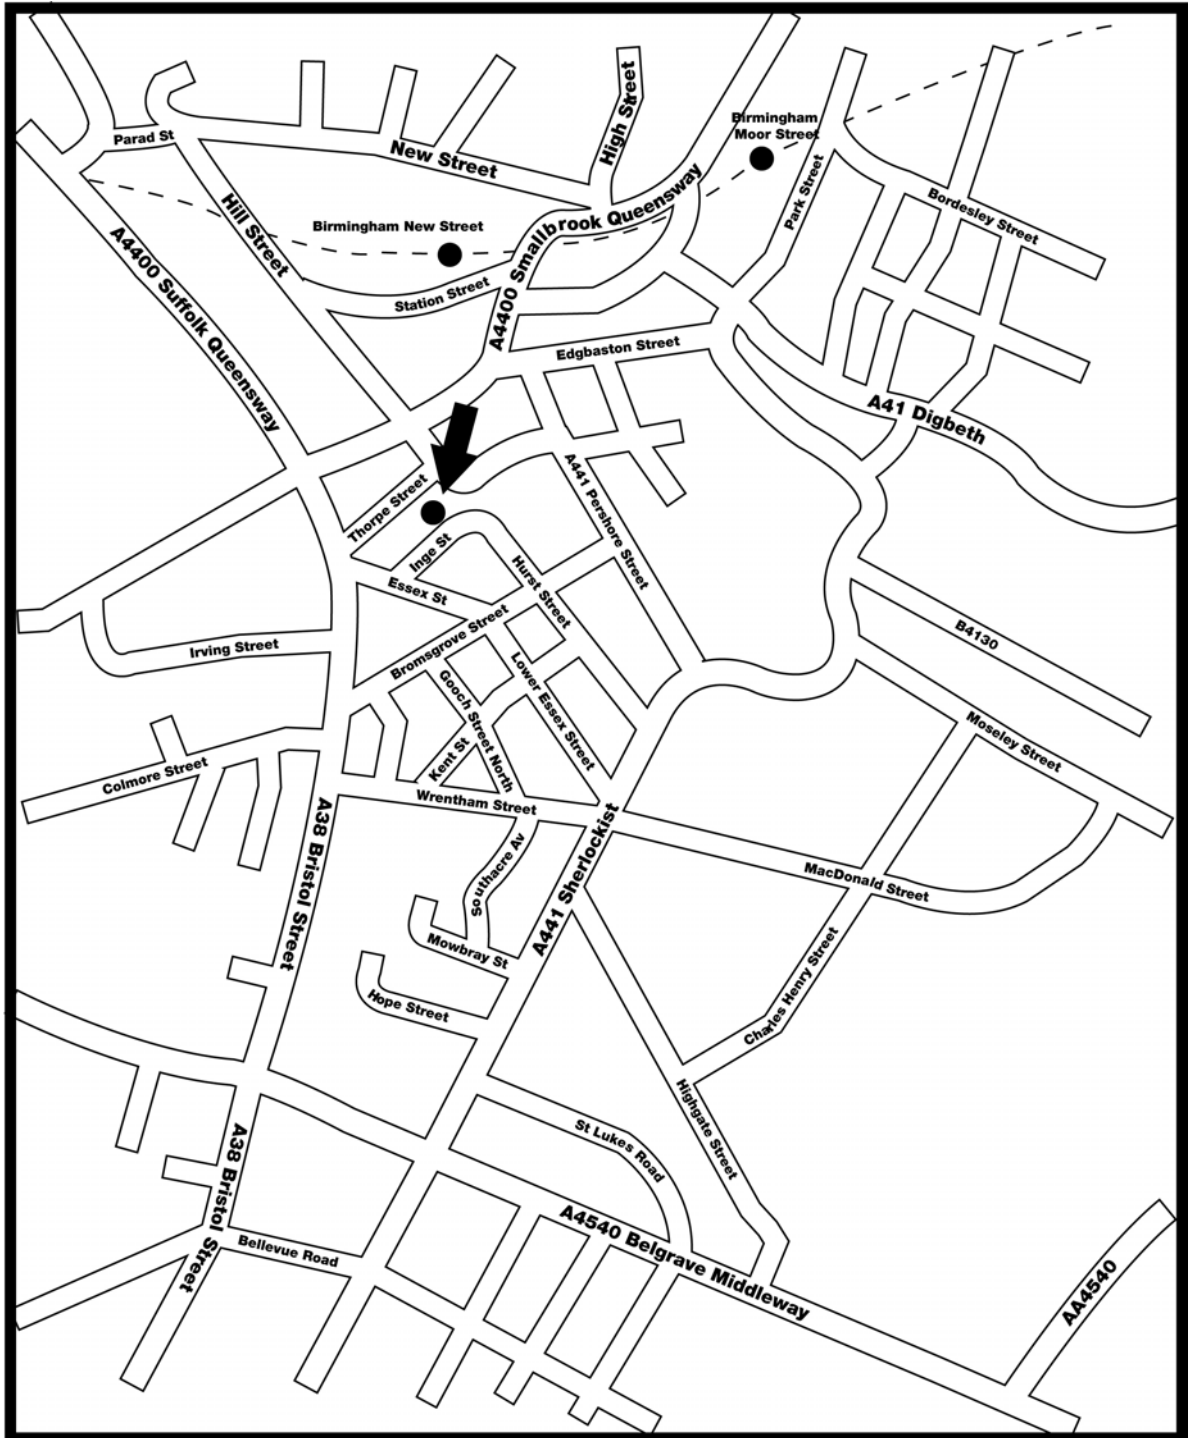

Birmingham Hippodrome
Thorpe Street, Birmingham, B5 4TB
Tel: 0870 730 5555

From The M6

From the Junction 6 of the M6 follow the signs for Birmingham Central.

Follow the A38 (M) for 2 miles (signs for the city centre)

At the end of the motorway, take the flyover signed M5 South West.

Coming off the flyover, pass under the tunnel following signs for Inner Ring Road South.

Take the next tunnel (Queensway).

Follow signs for Bromsgrove A38 which takes you to a third underpass.

On surfacing get in the left hand lane and turn first left (Bromsgrove Street), go straight ahead and Arcadian Centre Parking is just on your left.

From The M5

From junction 4 follow the signs for Birmingham along the A38 through Northfield and Selly Oak.

Turn right immediately over the pedestrian crossing.

Going left, walk down to the traffic lights.

Turn left here, crossing Smallbrook Queensway and onto Hurst Street.

One hundred yards on the right side is the theatre.